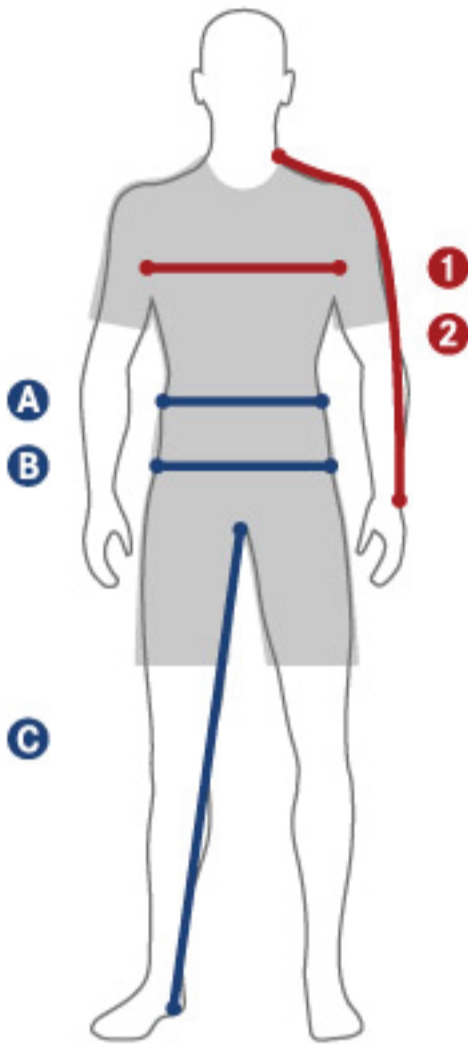

Men's Sizes

Find your size – Body measurements in cm

	S	M	L	XL	XXL	XXXL
1 CHEST	83-88	89-94	95-100	101-106	107-112	113-118
2 ARM LENGTH	76,5-78	79-80,5	81,5-83	84-85,5	86,5-88	89-90,5
A WAIST	73-78	79-84	85-90	91-96	97-102	103-108
B HIP	85-90	91-96	97-102	103-108	109-114	115-120
C INSEAM	78-79	80-81	82-83	84-85	86-87	88-89

Men's gloves size chart

S	M	L	XL	XXL	XXXL	Glove Size
6	7	8	9	10	11	
19,8-21,0	21,0-22,2	22,2-23,4	23,4-24,6	24,6-25,8	25,8-27,0	

Fit your form

COMFORT

SLIM

TIGHT